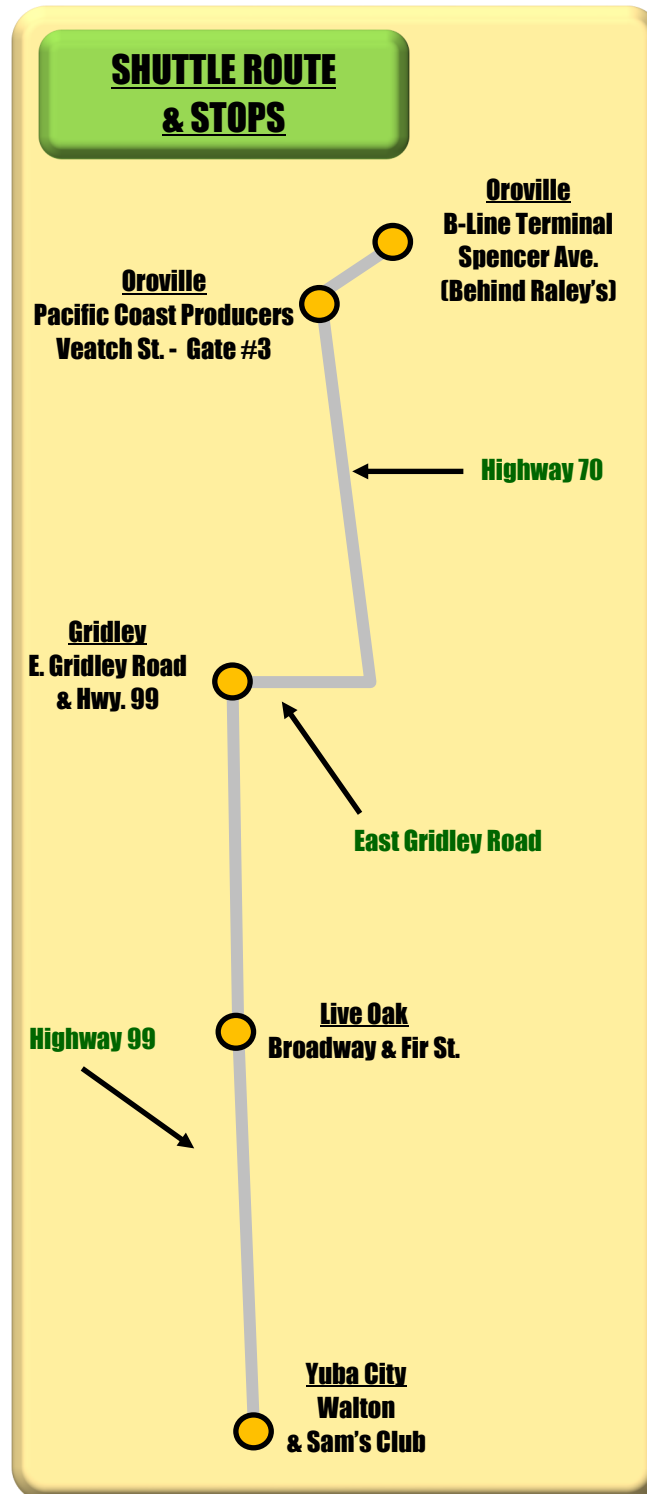

Shuttle Fares & Guidelines

Basic One-Way Fare $5
Children ..... Free

*Age 4 and under with paying adult
*Limit of two children per paying adult

Ticket Sheets (Twenty 50¢ tickets) $10

Tickets can be purchased at the
Yuba-Sutter Transit office during business hours at
2100 B Street, Marysville, CA 95901

MUST PAY FARE AT TIME OF BOARDING
DEPOSIT EXACT FARE
DRIVERS DO NOT MAKE CHANGE
CASH OR PRE-PAID TICKETS ONLY
CONNECT CARDS NOT ACCEPTED ON THIS ROUTE

Shuttle Service Details

First Day of Service:
Monday, July 12, 2021

Last Day of Service:
Friday, September 3, 2021

The last day of service may be extended
by up to two weeks if season is longer

3 round trips per day

7 days per week

Designed for employees of Pacific Coast
Producers but open to the general public

Free Wi-Fi and bike racks on each bus

Pacific Coast Producers

Oroville Seasonal Employee Shuttle

Daily service with stops in:

- Yuba City
- Live Oak
- Gridley
- Oroville

July 12 - September 3, 2021

Service Information
(530) 742-2877

www.yubasuttertransit.com